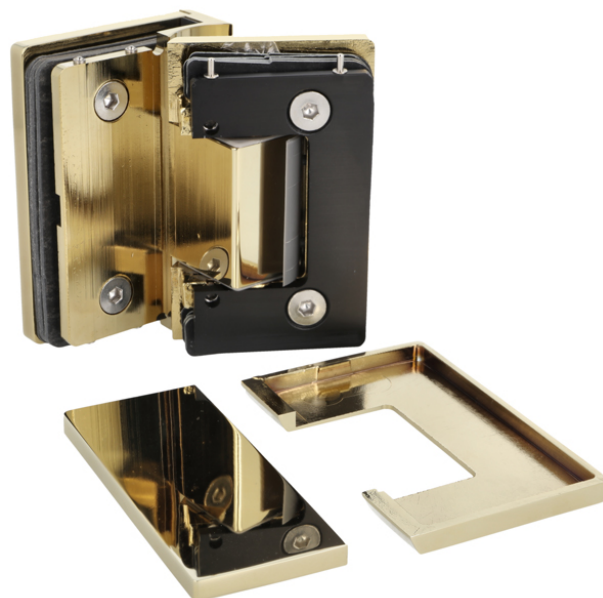

PRODUCT SHEET

Description:

Shower Hinge "Rio", 90DG, Polished Brass, Glass/Glass, 8-10 mm Glass Thickness, W/15 DG Angle Adjustment Function & 25DG, Return Function, Brass Material, Hidden Screws., Black Fiber Gaskets: 2 x 1mm & 2 x 2mm Thickness., Load Capacity Pr. Pair: 45kg

Item number:

15.23.891-0

Units	Box	Carton	HS Code	Barcode
Pcs.	1	10	8302100090	
				5704866060202

SISO A/S
Mileparken 11
DK-2740 Skovlunde
Denmark
VAT: 24786013

Phone +45 45 830 900
www.siso.dk
siso@siso.dk