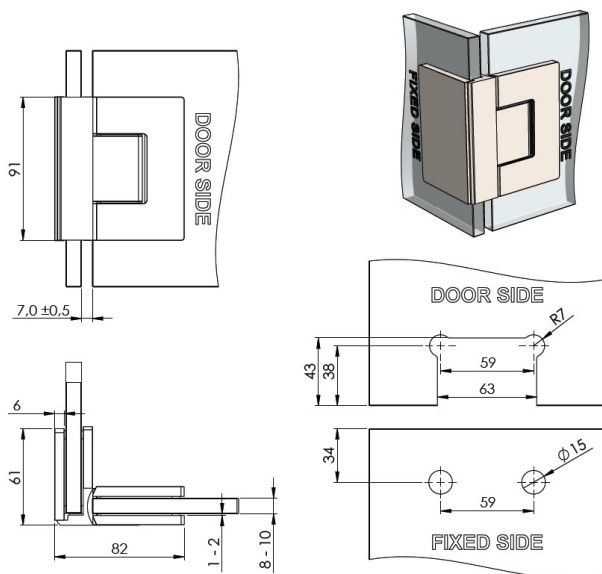

PRODUCT SHEET

Description:

Shower Hinge "Rio", 90DG, Polished Brass, Glass/Glass, 8-10 mm Glass Thickness, W/15 DG Angle Adjustment Function & 25DG, Return Function, Brass Material, Hidden Screws., Black Fiber Gaskets: 2 x 1mm & 2 x 2mm Thickness., Load Capacity Pr. Pair: 45kg

Item number:

15.23.891-0

Units	Box	Carton	HS Code	Barcode
Pcs.	1	10	8302100090	
				5704866060202

SISO A/S
Mileparken 11
DK-2740 Skovlunde
Denmark
VAT: 24786013

Phone +45 45 830 900
www.siso.dk
siso@siso.dk